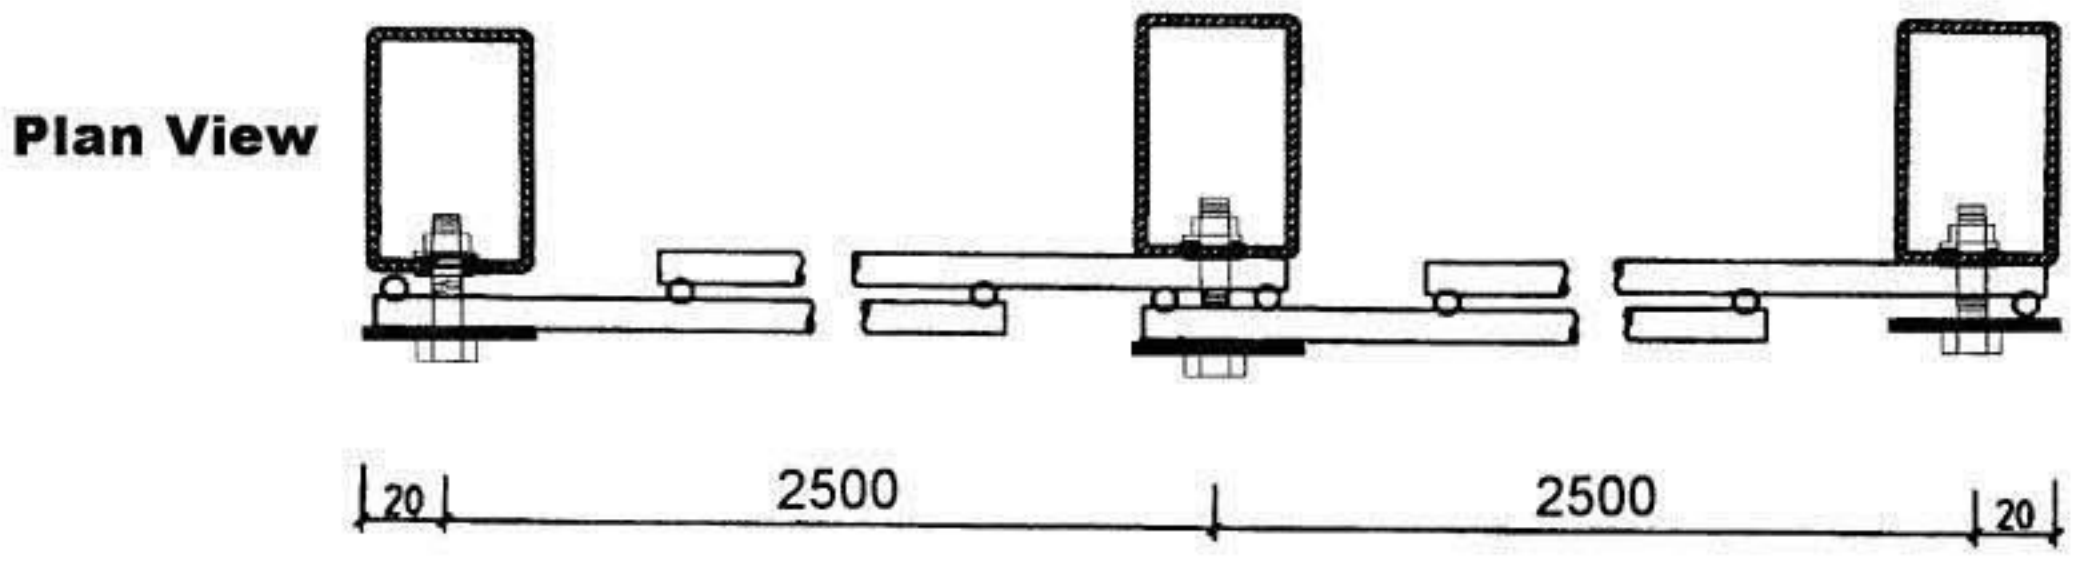

# LEGI-R INSTALLATION INSTRUCTIONS

**Set end posts at spacing of 2500mm on-center.**

**Set end posts at spacing less than 2500mm on-center.**

**Note:** Cut ends should be deburred, cold-galvanized and painted.

OuterSpace Landscape Furnishings  
7533 Draper Ave  
La Jolla CA 92037

TO CONVERT FROM MILLIMETERS TO INCHES DIVIDE BY

Web: [fences.com](http://fences.com)  
Phone: 800/338-2499  
858/459-6994