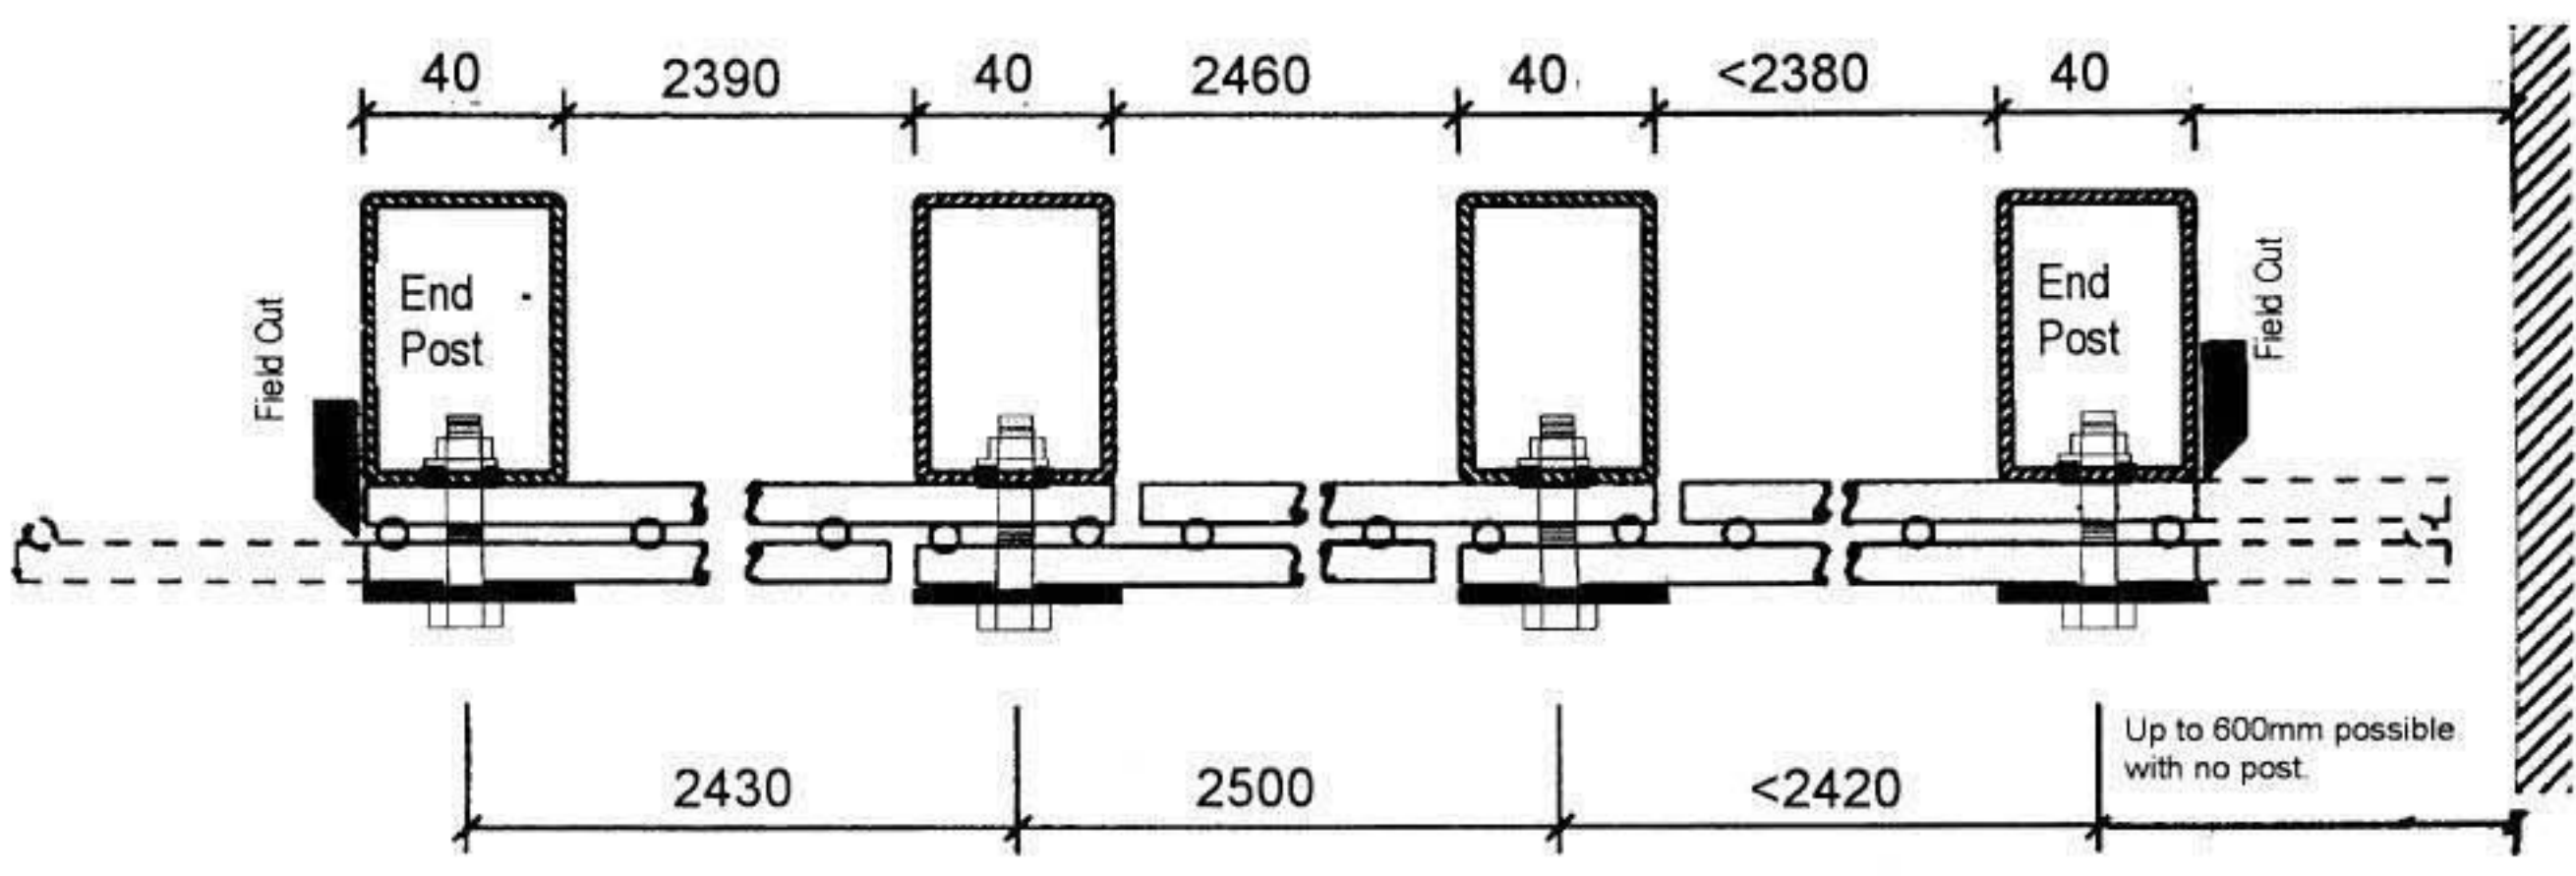

# LEGI-R INSTALLATION INSTRUCTIONS

**Set end posts at spacing of 2500mm on-center.**

**Set end posts at spacing less than 2500mm on-center.**

**Note:** Cut ends should be deburred, cold-galvanized and painted.

OuterSpace Landscape Furnishings  
7533 Draper Ave  
La Jolla CA 92037

TO CONVERT FROM MILLIMETERS TO INCHES DIVIDE BY

Web: [fences.com](http://fences.com)  
Phone: 800/338-2499  
858/459-6994