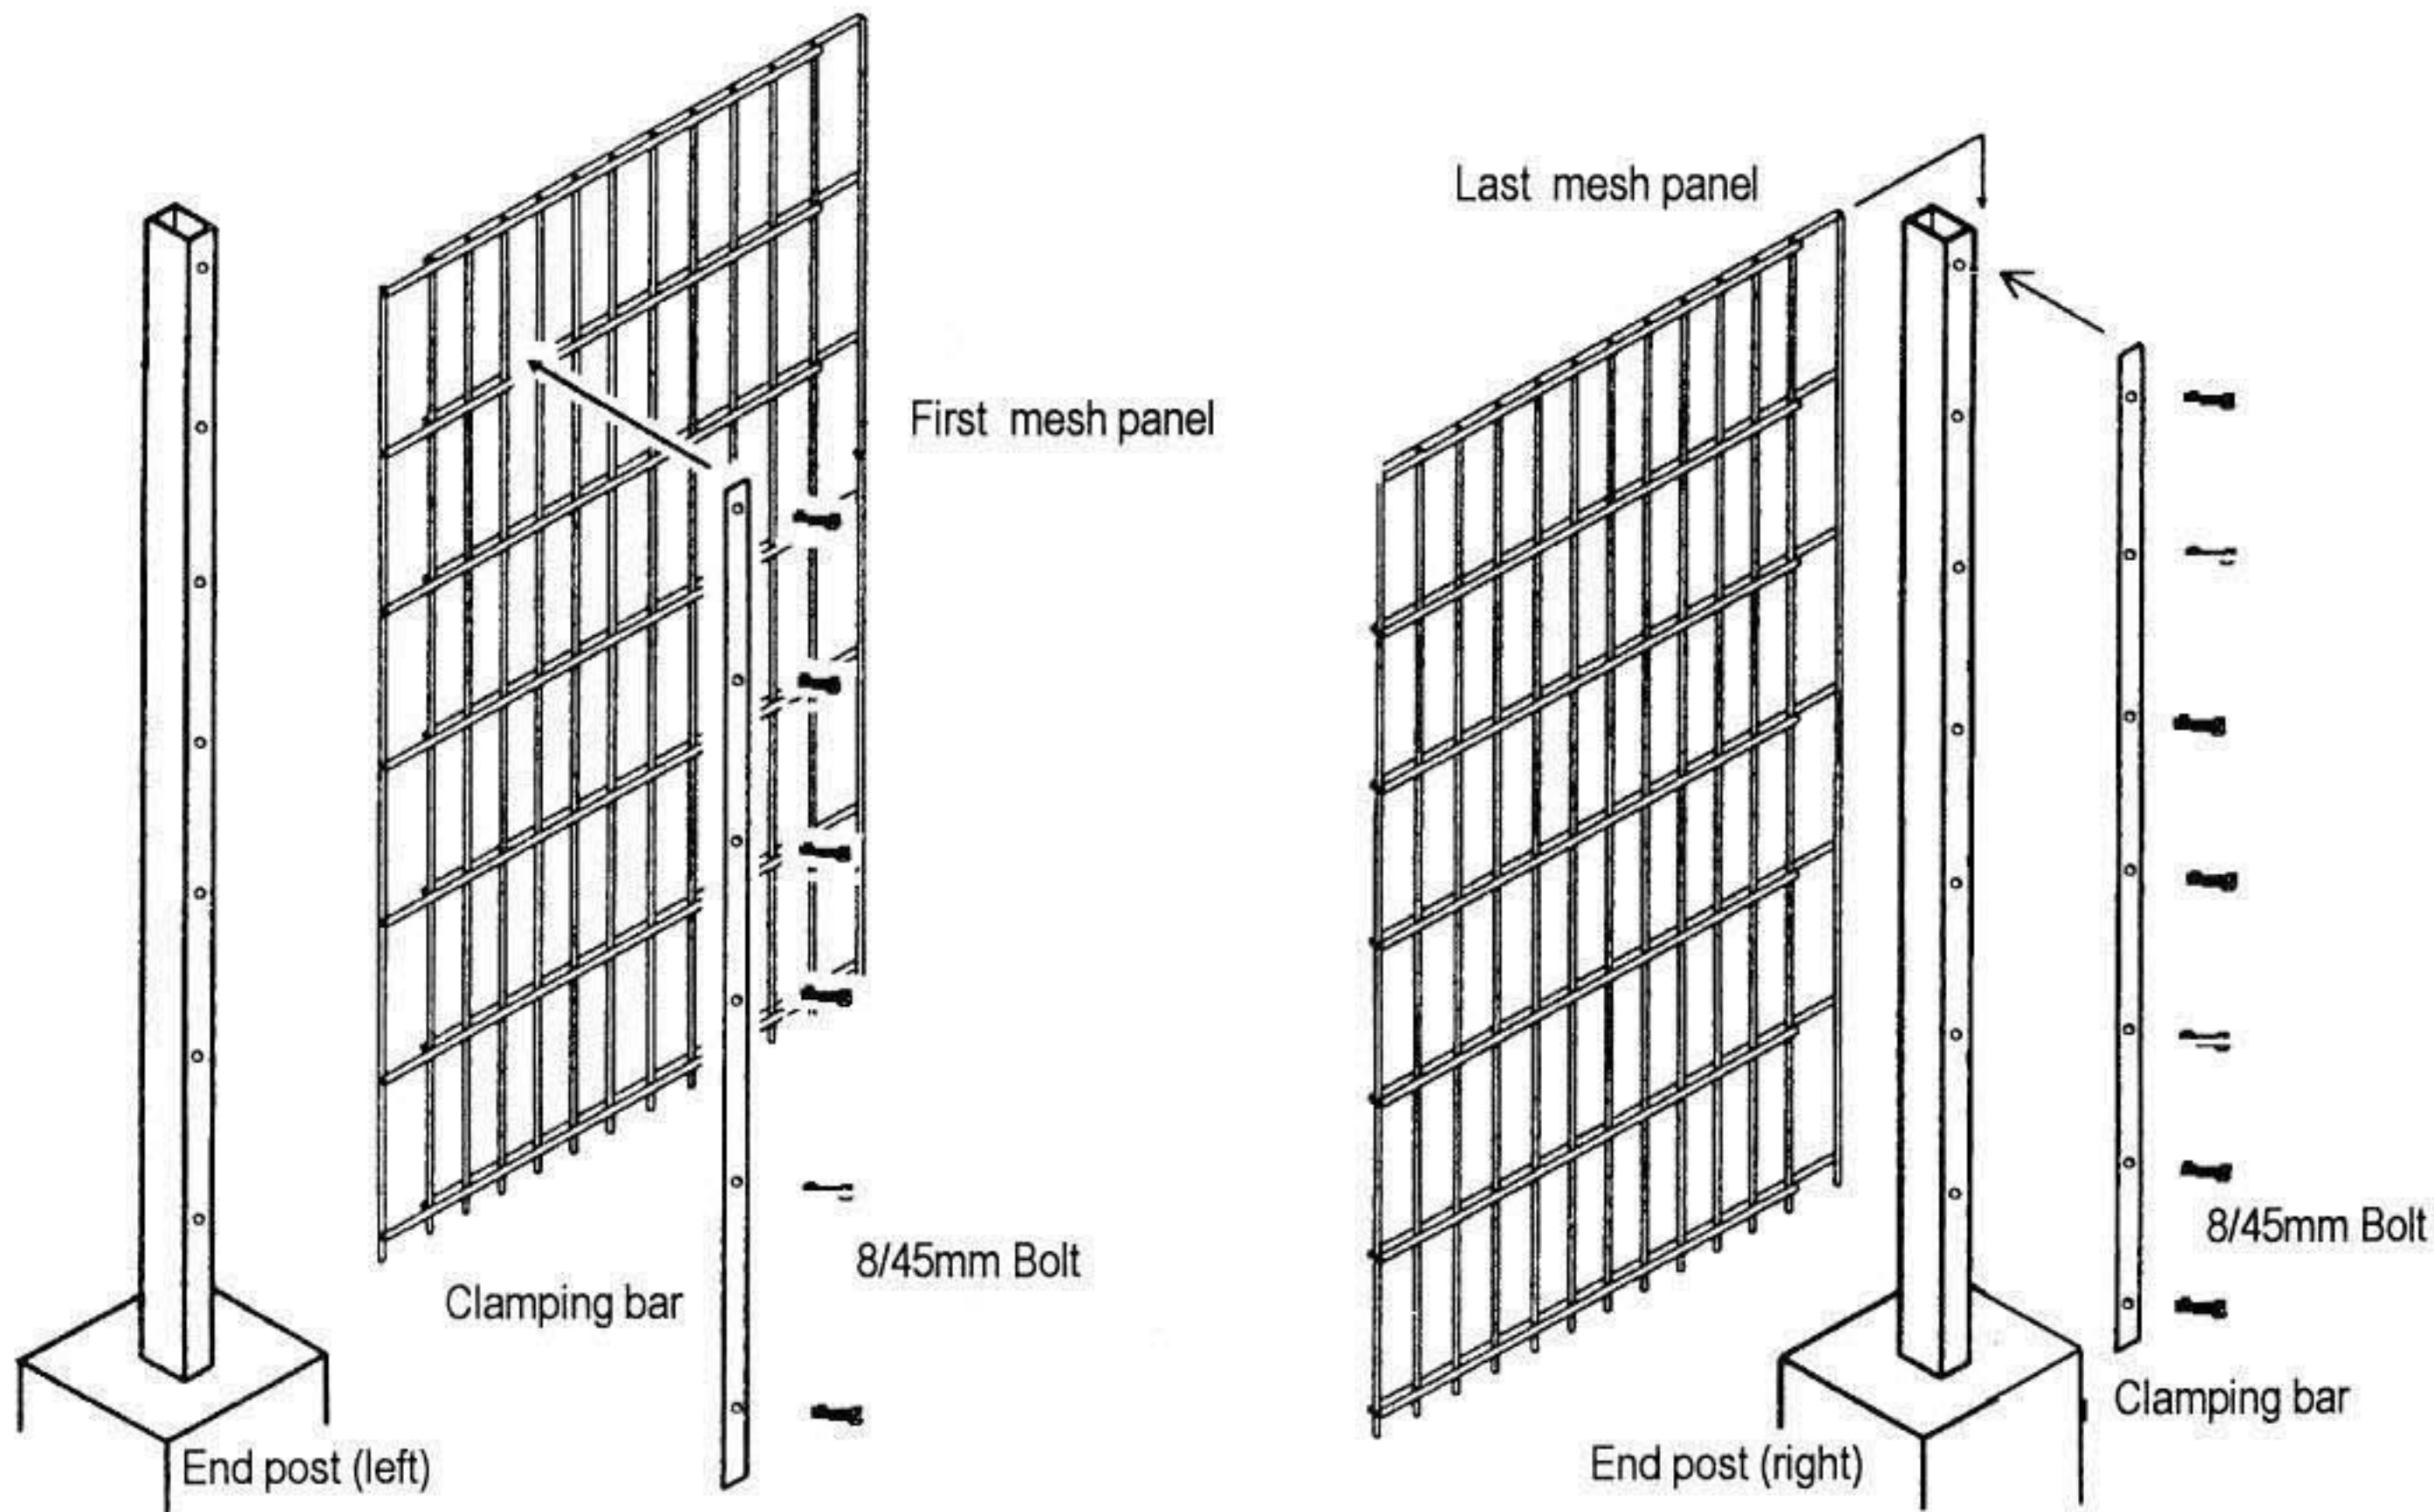

# LEGI-R INSTALLATION INSTRUCTIONS

**Set end posts at spacing of 2500mm on-center.**

**Set end posts at spacing less than 2500mm on-center.**

**Note:** Cut ends should be deburred, cold-galvanized and painted.

OuterSpace Landscape Furnishings  
7533 Draper Ave  
La Jolla CA 92037

TO CONVERT FROM MILLIMETERS TO INCHES DIVIDE BY

Web: [fences.com](http://fences.com)  
Phone: 800/338-2499  
858/459-6994