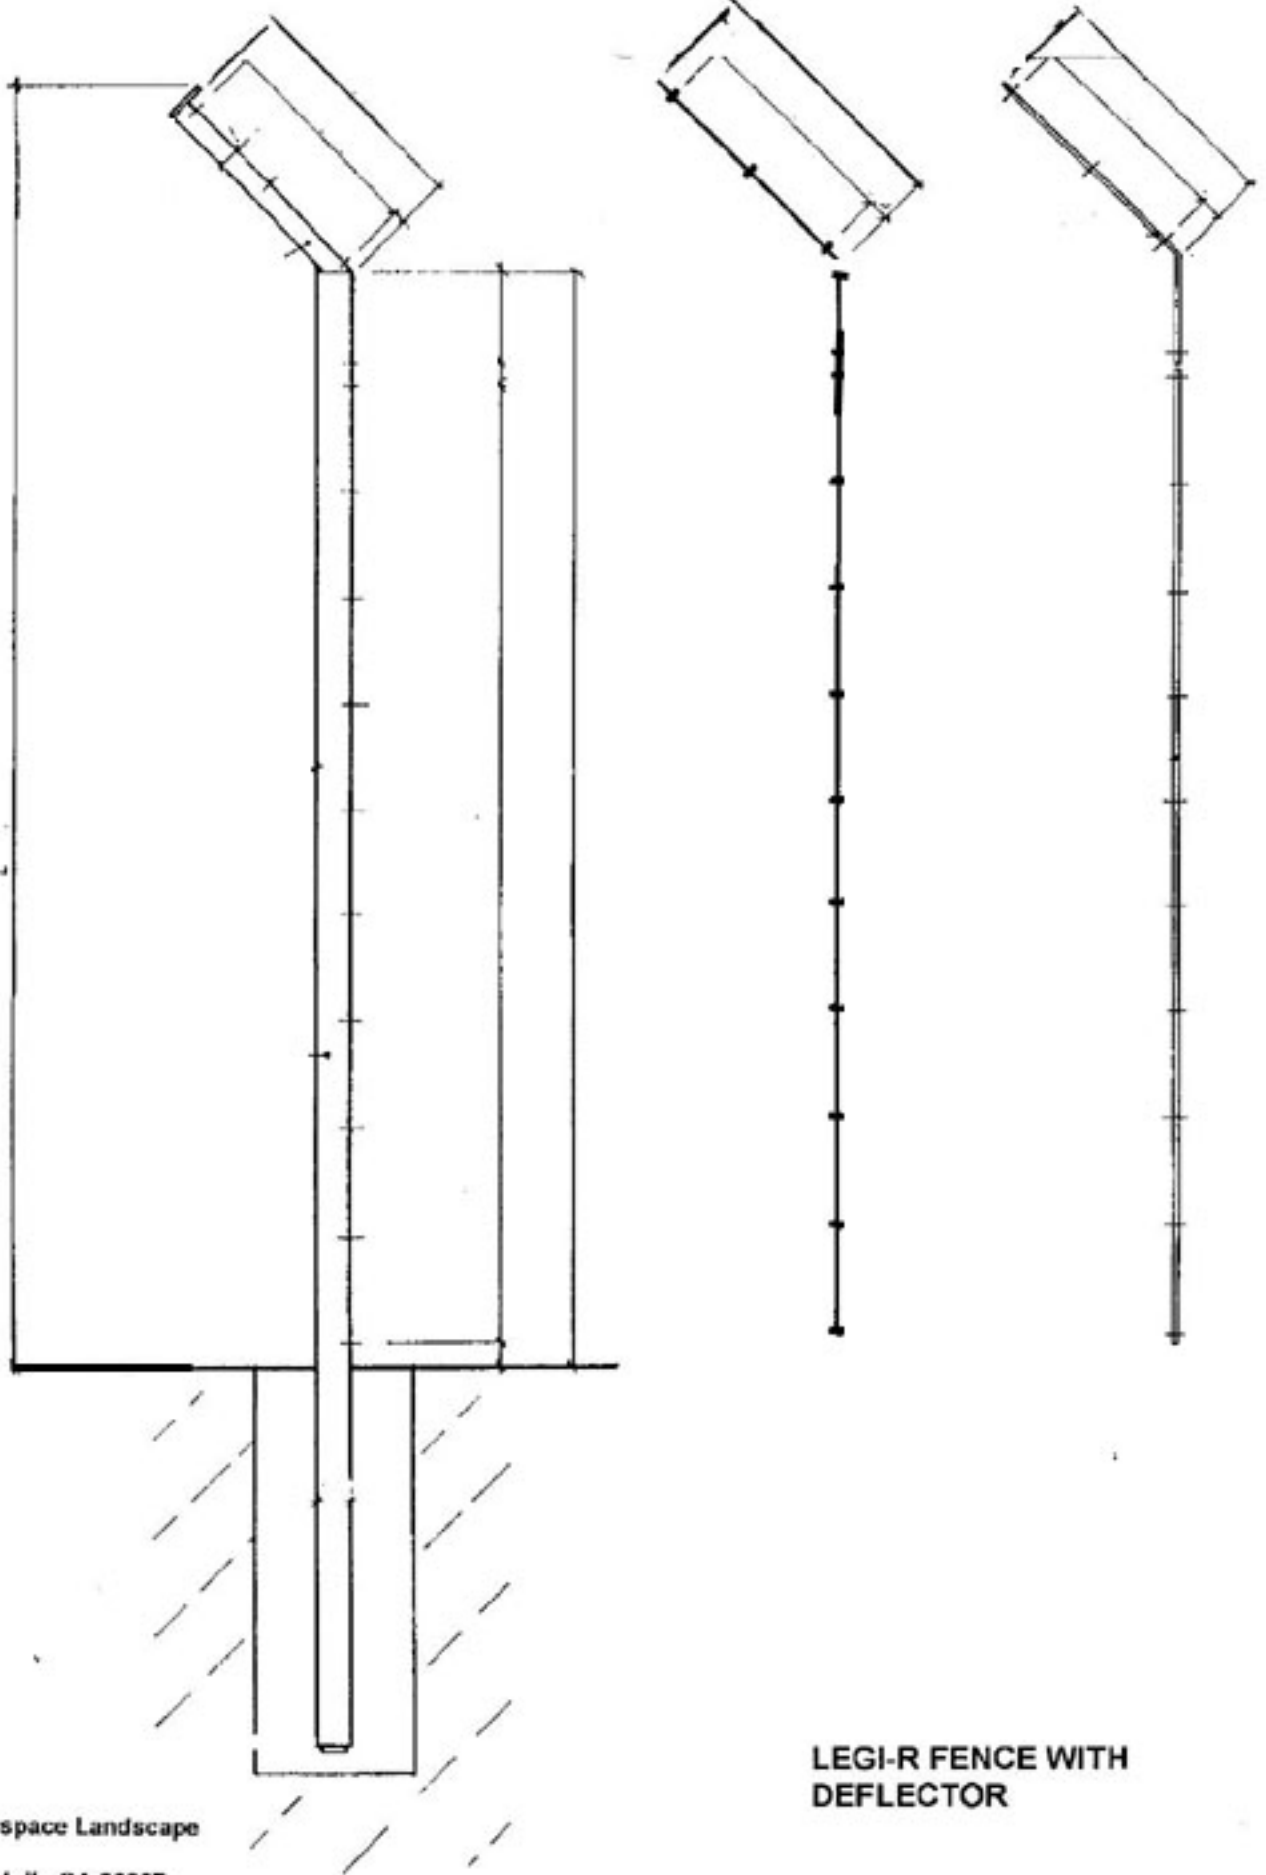

LEGI-R FENCEPOST WITH DEFLECTOR

LEGI-R MESH

LEGI-R BACKING PLATE WITH DEFLECTOR

LEGI-R FENCE WITH DEFLECTOR

LEGI

Distributed by: Outerspace Landscape
Furnishings, Inc.
7533 Draper Ave. La Jolla CA 92037
800/338-2499 www.fences.com